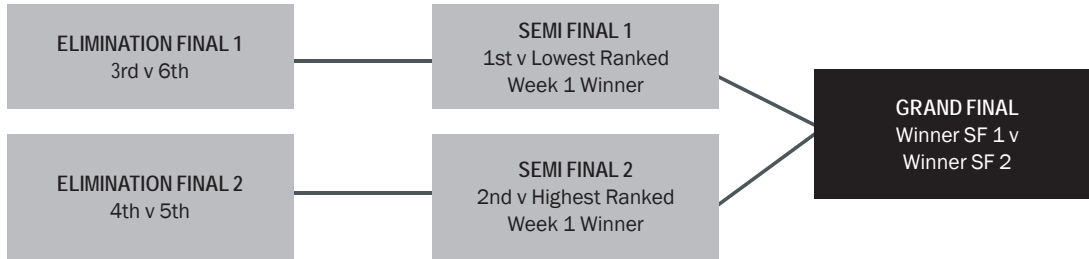

HYUNDAI A-LEAGUE 2012/13 FIXTURES

ROUND 26	LOCAL	AEDT	HOME	AWAY	VENUE
Saturday, Mar 23	5:00	3:00	Wellington Phoenix	Newcastle Jets	Westpac Stadium
Saturday, Mar 23	5:30	5:30	Melbourne Victory	Perth Glory	AAMI Park
Saturday, Mar 23	7:45	7:45	Western Sydney	Sydney FC	TBA
Sunday, Mar 24	4:00	5:00	Brisbane Roar	Melbourne Heart	Suncorp Stadium
Sunday, Mar 24	6:30	7:00	Adelaide United	Central Coast Mariners	Hindmarsh Stadium

ROUND 27	LOCAL	AEDT	HOME	AWAY	VENUE
Thursday, Mar 28	7:00	8:00	Brisbane Roar	Sydney FC	Suncorp Stadium
Friday, Mar 29	5:30	5:30	Newcastle Jets	Western Sydney	Hunter Stadium
Saturday, Mar 30	5:30	5:30	Central Coast Mariners	Melbourne Heart	Bluetongue Stadium
Saturday, Mar 30	6:45	9:45	Perth Glory	Adelaide United	nib Stadium
Sunday, Mar 31	4:30	2:30	Wellington Phoenix	Melbourne Victory	Westpac Stadium

HYUNDAI A-LEAGUE 2013 FINALS SERIES

WEEK 1 (5 - 7 April)

WEEK 2 (12-14 April)

WEEK 3 (20-21 April)

* NOTE: Match dates and kick-off times subject to change without notice.

A-LEAGUE.COM.AU